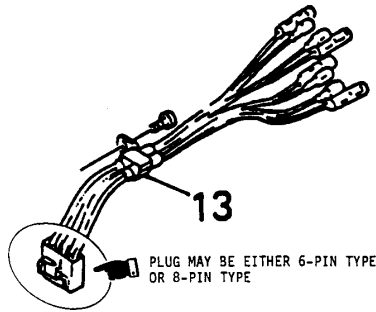

SONY

Car Stereo
Service Bulletin

Model: CDX-5180

No. 278

Subject: Part Number Addition: 8-pin Speaker Harness

Date: April 19, 1993

Symptom:
(**)

This model uses 2 different speaker harnesses: one which has a white 6-pin plug and the other which has a black 8-pin plug. The service manual only shows the part number for the one with the white 6-pin plug.

Solution: Order the speaker harness according to the type used in the unit being repaired.

REF	DESCRIPTION	PART NUMBER
13	SPEAKER HARNESS, 6-PIN	1-690-722-11
13	SPEAKER HARNESS, 8-PIN	1-690-722-21

CSA-14 CD Player

PRINTED ON RECYCLED PAPER

Reference: FPR O1053
Autoflagged - NO

PRINTED IN U.S.A.
CSA-14493-2